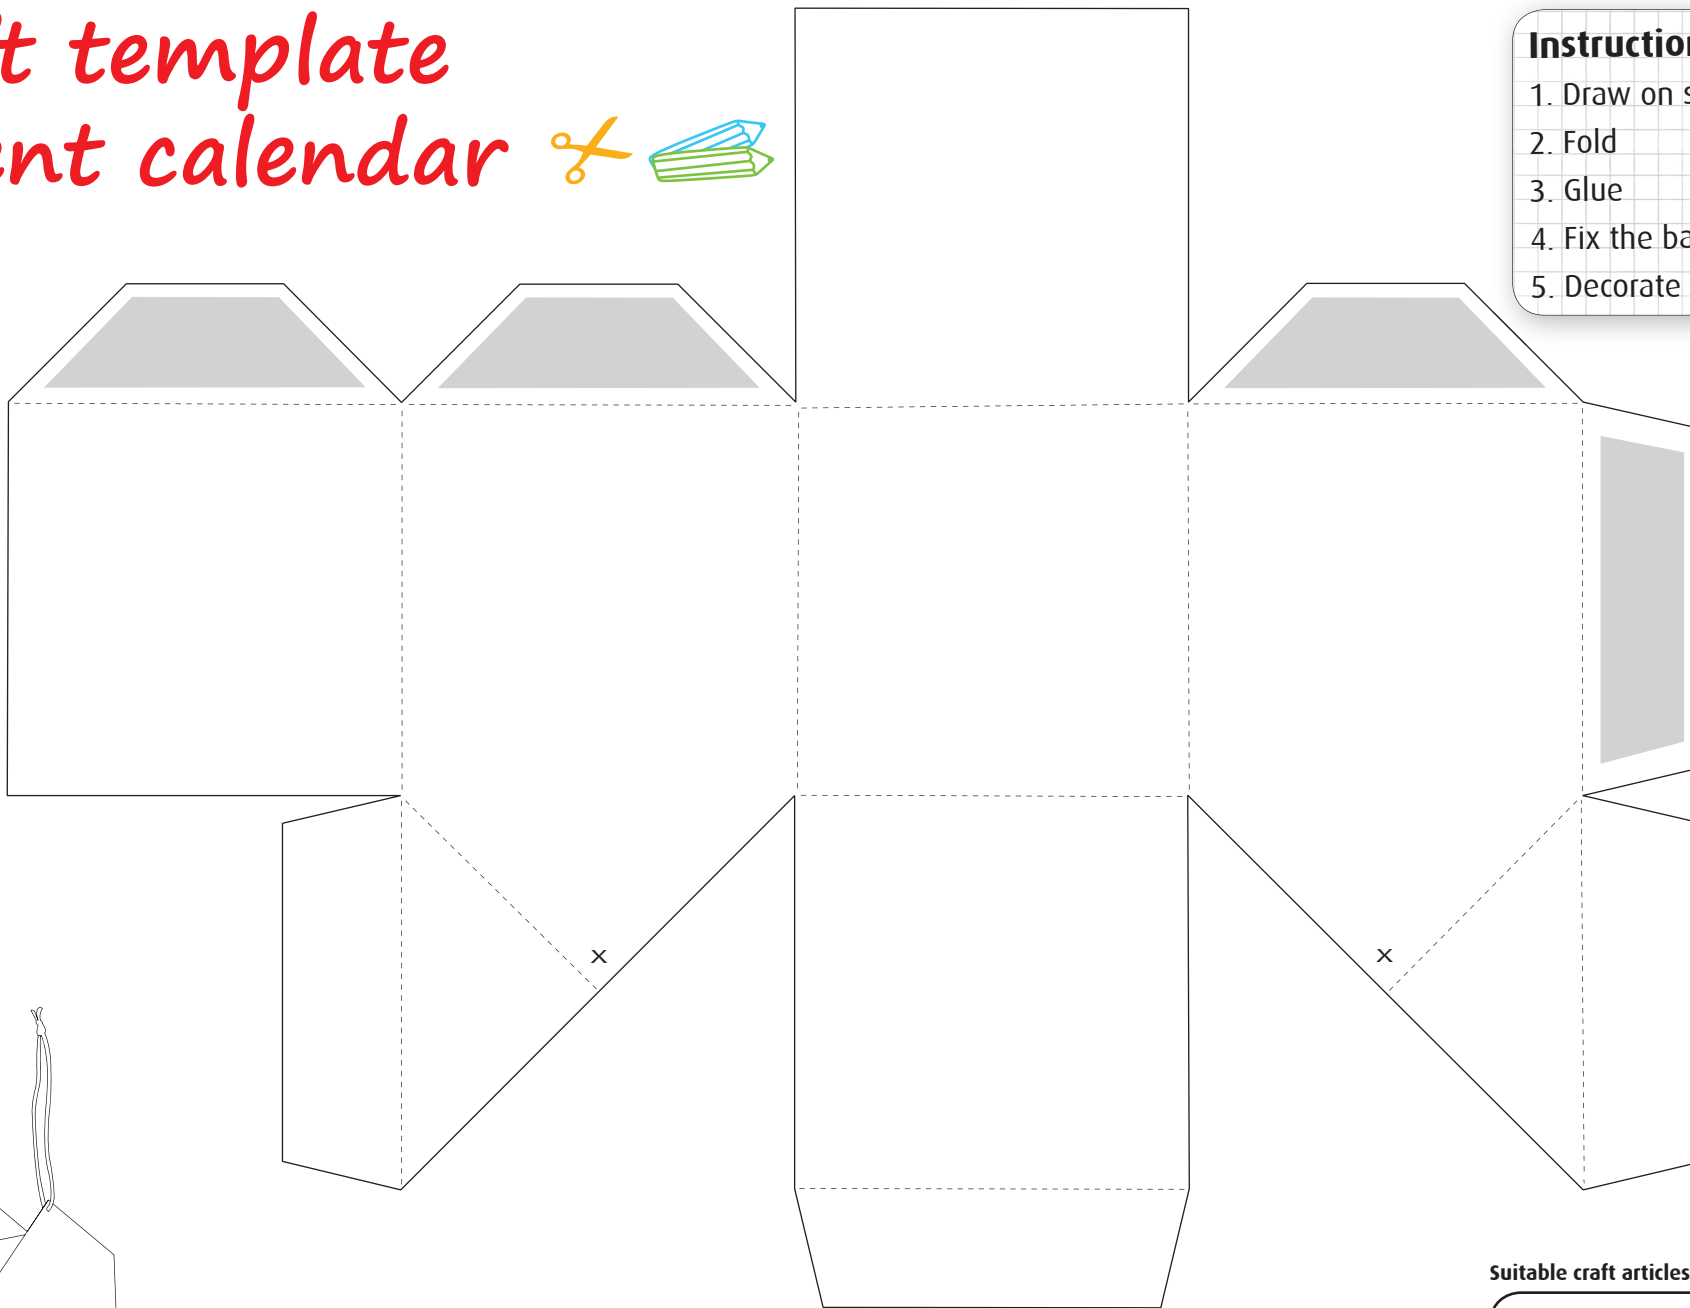

# Craft template advent calendar

## Instruction:

1. Draw on solid carton
2. Fold
3. Glue
4. Fix the band
5. Decorate

- cut
- - - - - fold
- glue
- x thread

Stamp Set  
„Letters“

Leather  
Bands

Felt Set w.Scattering  
Stars, red

Gel Pens  
„Glitter“